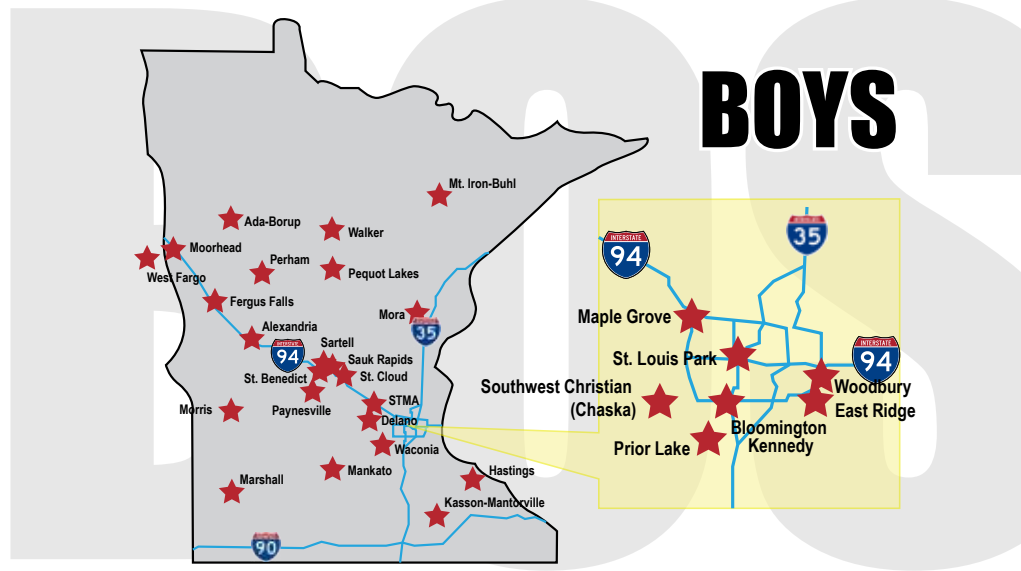

BOYS

2025 BOYS dates/locations:

Location	Date	Var.	JV/B	9th
Hopkins	Sat, June 7			
West Fargo, Horace, Sheyenne	Wed, June 11			
Chanhassen	Fri, June 13			
MSU Mankato	Sat, June 14			
Maple Grove	Sun, June 15			
Paynesville	Wed, June 18			
Walker Hackensack Akeley	Wed, June 18			
SW Christian-Chaska	Sat, June 21			
Sauk Rapids	Sun, June 22			
East Ridge	Sun, June 22			
Alexandria	Wed, June 25			
Owatonna	Wed, June 25			
Delano	Thurs, June 26			
Hastings	Fri, June 27			
Marshall	Sat, June 28			
STMA/Maple Grove	Sun, June 29			
Fergus Falls	Tues, July 8			
Delano	Thurs, July 10			
Morris	Fri, July 11			
Legacy FH Woodbury	Sat, July 12			
Ada Borup	Sun, July 13			
Sauk Rapids	Sun, July 13			
Mora	Tues, July 15			
Kasson Mantorville	Tues, July 15			
St. Louis Park	Thurs, July 17			
Pequot Lakes	Fri, July 18			
SW Christian	Sat, July 19			
STMA	Sun, July 20			
St. Cloud / Sauk Rapids	Tues, July 22			
St. Cloud / Sauk Rapids	Wed, July 23			
MSU Mankato	Thurs, July 24			
Prior Lake	Sat, July 26			
STMA	Sun, July 27			
Perham	Sun, July 27			
Owatonna	Wed, July 30			
MT Iron Buhl	Wed, July 30			
Moorhead	Thurs, July 31			

Why our Summer Series is the best!

Great locations!

ADA BORUP: In the Northeast part of MN, this rich in tradition sports community has added a facility to there high school. Four full size, air conditioned courts off this area a prime opportunity for teams.